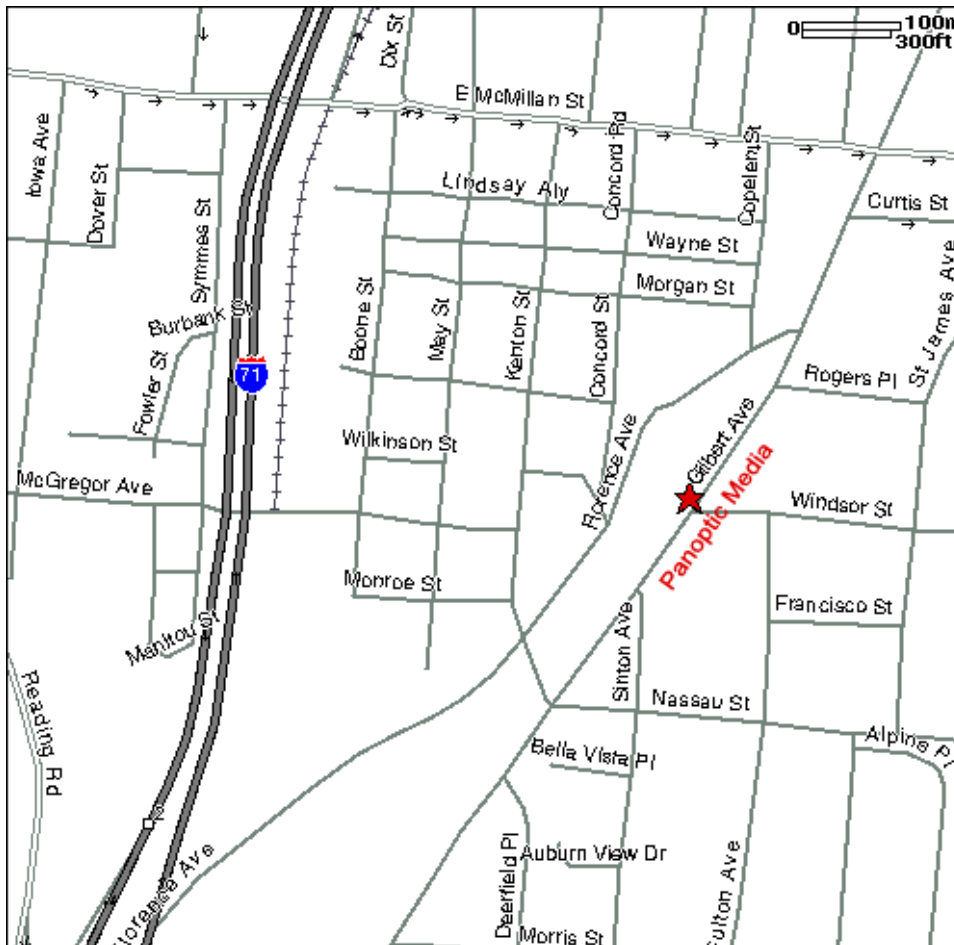

PANOPTIC MEDIA MAP

PANOPTIC MEDIA DIRECTIONS

From the North (Detroit/Toledo/Dayton):

Take I-75 SOUTH to I-71 NORTH (exit 1A) towards Columbus and merge onto I-71 NORTH. After 1.9 miles, take Reading Road/Eden Park Drive exit on the LEFT. Keep RIGHT at the fork in the ramp. Turn RIGHT onto Eden Park Drive at the end of exit ramp. Turn LEFT onto Gilbert Avenue.

From the North (Cleveland/Columbus):

Take I-71 SOUTH to the Taft Road exit (exit 3). At the end of the ramp, turn LEFT onto Essex Place. From Essex, turn LEFT onto E. McMillan. After 0.4 mile, turn RIGHT onto Gilbert Avenue.

From the South (Atlanta/Knoxville):

Take I-75 NORTH to the I-71 NORTH/US-50 exit (exit 1A) towards Columbus and merge onto I-71 NORTH. After 1.9 miles, take the Reading Road/Eden Park Drive exit on the LEFT. Keep RIGHT at the fork in the ramp. Turn RIGHT onto Eden Park Drive at the end of exit ramp. Turn LEFT onto Gilbert Avenue.

From the West (Indianapolis/St. Louis):

Take I-74 EAST to the I-75 SOUTH exit towards Lexington. Merge onto I-75 SOUTH. Take the exit on the left to I-71 NORTH/US-50 (exit 1A) towards Columbus and merge onto I-71 NORTH. After 1.9 miles, take the Reading Road/Eden Park Drive exit on the LEFT. Keep RIGHT at the fork in the ramp. Turn RIGHT onto Eden Park Drive at the end of exit ramp. Turn LEFT onto Gilbert Avenue.